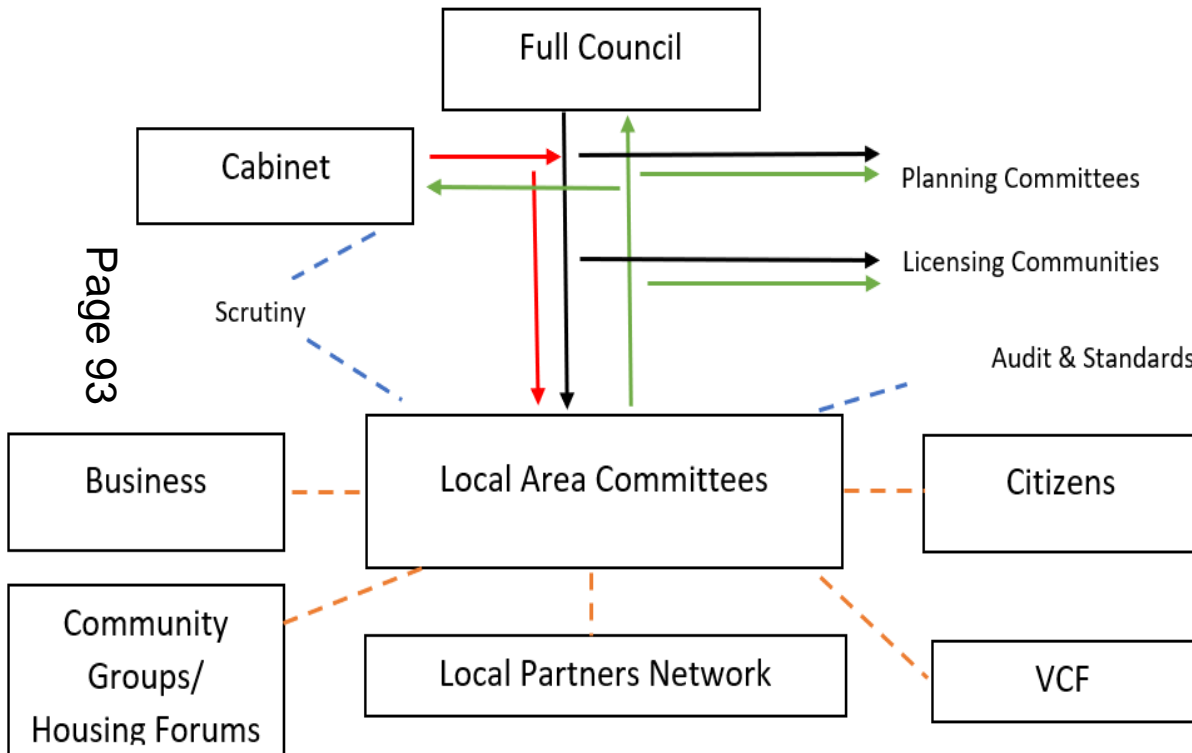

Local Area Committee Governance

Page 93

Key

Red = Delegations from Cabinet/ Leader

Black = Delegations from Full Council

Green = Feedback loops from Local Area Committee (LAC)

Blue (Dotted) = Overview & Scrutiny

Orange (Dotted) = Engagement

NOTE: This diagram is designed to only show the relationships between LACs and other committees and the City, existing relationships between the Council and the City will continue to be maintained.